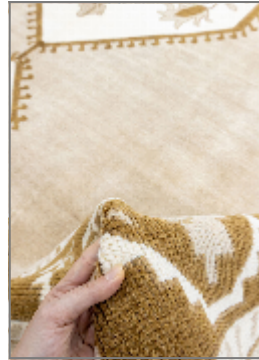

Lynn

AHLAT

BRAND	LYNN
MATERIAL	WOOL
CONSTRUCTION	FLATWEAVE HANDMADE
STYLE	ANATOLIAN CARPET, NEW WEAVED
PILE HEIGHT	1-3 cm
ORIGIN	TÜRKİYE
DIMENSIONS	338x441 cm (15 m²)
SKU	XL-3256

Any size available made-to-order.
Additional options available on request.

HANDMADE SIZES MAY VARY.

[LYNNRUGS.COM](https://lynnrugs.com)

sales@lynnrugs.com

info@lynnrugs.com