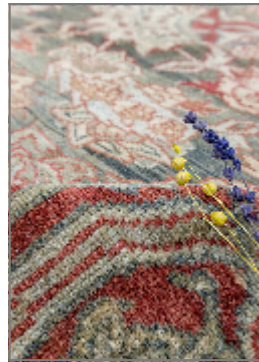

Lynn

AKROPOLIS

BRAND	LYNN
MATERIAL	WOOL, NATURAL COTTON
CONSTRUCTION	FLATWEAVE HANDMADE
STYLE	TRADITIONAL, IRANIAN CARPET, MADE IN 1980, VINTAGE
PILE HEIGHT	1-3 cm
ORIGIN	IRANIAN
DIMENSIONS	366x446 cm (17 m ²)
SKU	XL-2281