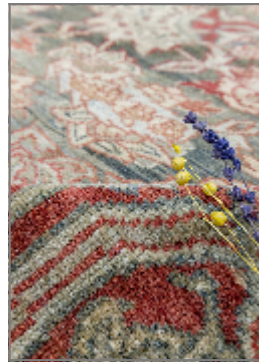

Lynn

AKROPOLIS

BRAND	LYNN
MATERIAL	WOOL, NATURAL COTTON
CONSTRUCTION	FLATWEAVE HANDMADE
STYLE	TRADITIONAL, IRANIAN CARPET, MADE IN 1980, VINTAGE
PILE HEIGHT	1-3 cm
ORIGIN	IRANIAN
DIMENSIONS	366x446 cm (17 m ²)
SKU	XL-2281