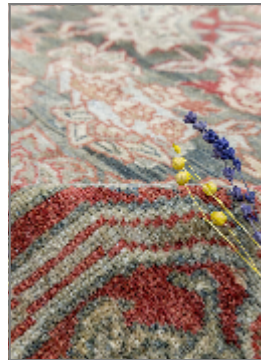

Lynn

AKROPOLIS

BRAND	LYNN
MATERIAL	WOOL, NATURAL COTTON
CONSTRUCTION	FLATWEAVE HANDMADE
STYLE	TRADITIONAL, IRANIAN CARPET, MADE IN 1980, VINTAGE
PILE HEIGHT	1-3 cm
ORIGIN	IRANIAN
DIMENSIONS	366x446 cm (17 m²)
SKU	XL-2281

Any size available made-to-order.
Additional options available on request.

HANDMADE SIZES MAY VARY.

[LYNNRUGS.COM](https://lynnrugs.com)

sales@lynnrugs.com

info@lynnrugs.com