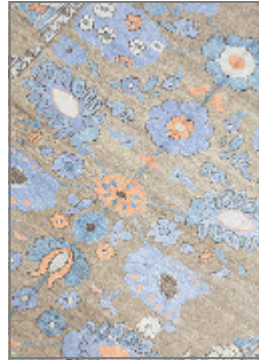

# Lynn

---

## ANTIPHELLOS

<b>BRAND</b>	LYNN
<b>MATERIAL</b>	WOOL
<b>CONSTRUCTION</b>	FLATWEAVE HANDMADE
<b>STYLE</b>	MODERN, ANATOLIAN CARPET, NEW WEAVED
<b>PILE HEIGHT</b>	1-3 cm
<b>ORIGIN</b>	TÜRKİYE
<b>DIMENSIONS</b>	290x455 cm (14 m <sup>2</sup> )
<b>SKU</b>	XL-2773