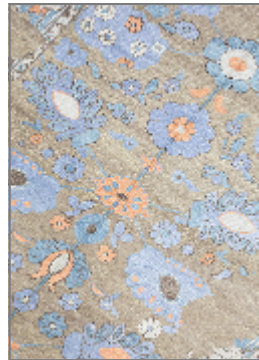

Lynn

ANTIPHELLOS

BRAND	LYNN
MATERIAL	WOOL
CONSTRUCTION	FLATWEAVE HANDMADE
STYLE	MODERN, ANATOLIAN CARPET, NEW WEAVED
PILE HEIGHT	1-3 cm
ORIGIN	TÜRKİYE
DIMENSIONS	290x455 cm (14 m²)
SKU	XL-2773

Any size available made-to-order.
Additional options available on request.

HANDMADE SIZES MAY VARY.

[LYNNRUGS.COM](https://lynnrugs.com)

sales@lynnrugs.com

info@lynnrugs.com