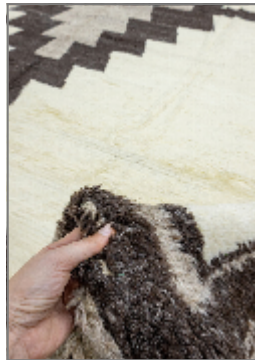

# Lynn

---

## APOLLON

|                     |                                 |
|---------------------|---------------------------------|
| <b>BRAND</b>        | LYNN                            |
| <b>MATERIAL</b>     | WOOL                            |
| <b>CONSTRUCTION</b> | FLATWEAVE HANDMADE              |
| <b>STYLE</b>        | ANATOLIAN CARPET, NEW WEAVED    |
| <b>PILE HEIGHT</b>  | 1-5 cm                          |
| <b>ORIGIN</b>       | TÜRKIYE                         |
| <b>DIMENSIONS</b>   | 330x450 cm (15 m <sup>2</sup> ) |
| <b>SKU</b>          | T-0481                          |