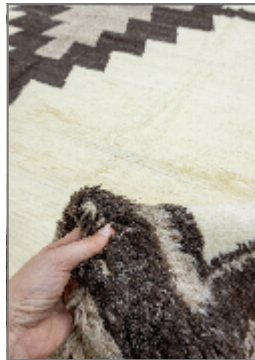

Lynn

APOLLON

BRAND	LYNN
MATERIAL	WOOL
CONSTRUCTION	FLATWEAVE HANDMADE
STYLE	ANATOLIAN CARPET, NEW WEAVED
PILE HEIGHT	1-5 cm
ORIGIN	TÜRKIYE
DIMENSIONS	330x450 cm (15 m ²)
SKU	T-0481

Any size available made-to-order.
Additional options available on request.