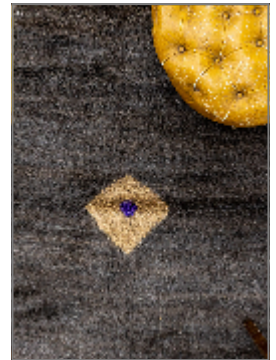

# Lynn

---

## ARTEMIS

<b>BRAND</b>	LYNN
<b>MATERIAL</b>	WOOL
<b>CONSTRUCTION</b>	FLATWEAVE HANDMADE
<b>STYLE</b>	TRADITIONAL, ANATOLIAN TULLE CARPET, MADE IN 1970, VINTAGE
<b>PILE HEIGHT</b>	1-5 cm
<b>ORIGIN</b>	TÜRKİYE
<b>DIMENSIONS</b>	133x167 cm (3 m <sup>2</sup> )
<b>SKU</b>	T-0265