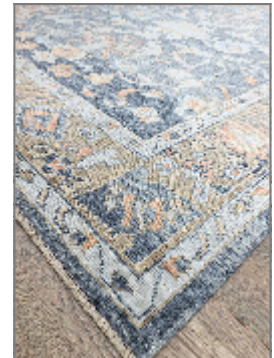

Lynn

BALLICA

BRAND	LYNN
MATERIAL	WOOL
CONSTRUCTION	FLATWEAVE HANDMADE
STYLE	ANATOLIAN CARPET, NEW WEAVED
PILE HEIGHT	1-3 cm
ORIGIN	TÜRKİYE
DIMENSIONS	251x307 cm (8 m ²)
SKU	XL-2998

Any size available made-to-order.
Additional options available on request.