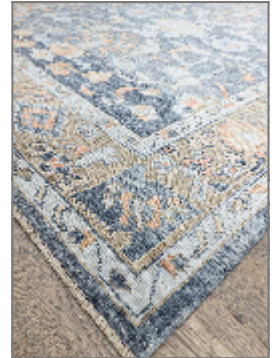

Lynn

BALLICA

BRAND	LYNN
MATERIAL	WOOL
CONSTRUCTION	FLATWEAVE HANDMADE
STYLE	ANATOLIAN CARPET, NEW WEAVED
PILE HEIGHT	1-3 cm
ORIGIN	TÜRKİYE
DIMENSIONS	251x307 cm (8 m ²)
SKU	XL-2998

Any size available made-to-order.
Additional options available on request.