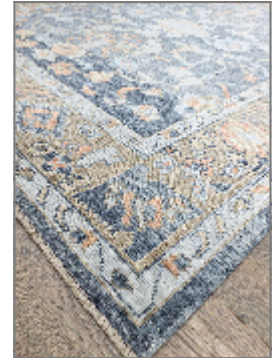

Lynn

BALLICA

| | |
|---------------------|--------------------------------|
| BRAND | LYNN |
| MATERIAL | WOOL |
| CONSTRUCTION | FLATWEAVE HANDMADE |
| STYLE | ANATOLIAN CARPET, NEW WEAVED |
| PILE HEIGHT | 1-3 cm |
| ORIGIN | TÜRKIYE |
| DIMENSIONS | 251x307 cm (8 m ²) |
| SKU | XL-2998 |