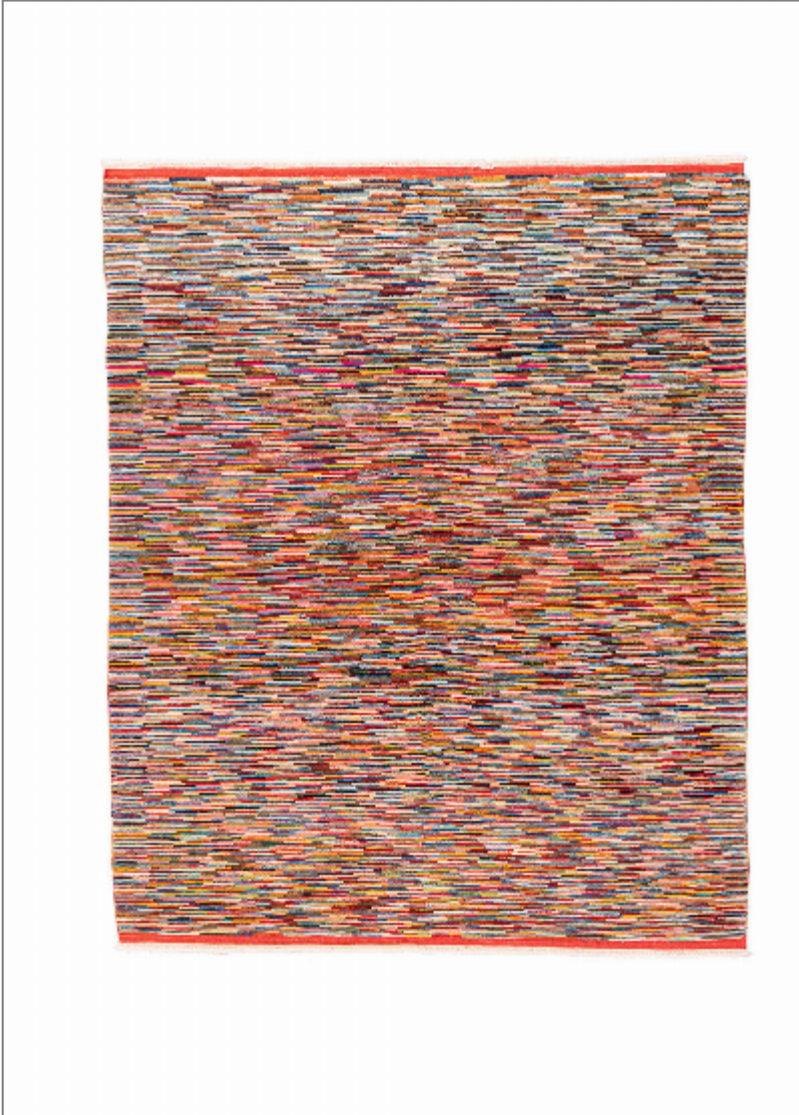

Lynn

BYZANTINE

BRAND	LYNN
MATERIAL	WOOL
CONSTRUCTION	FLATWEAVE HANDMADE
STYLE	MODERN, NEW WEAVED
PILE HEIGHT	0,8-0,9mm
ORIGIN	TÜRKİYE
DIMENSIONS	206x169 (4 m ²)
SKU	5786B

Any size available made-to-order.
Additional options available on request.