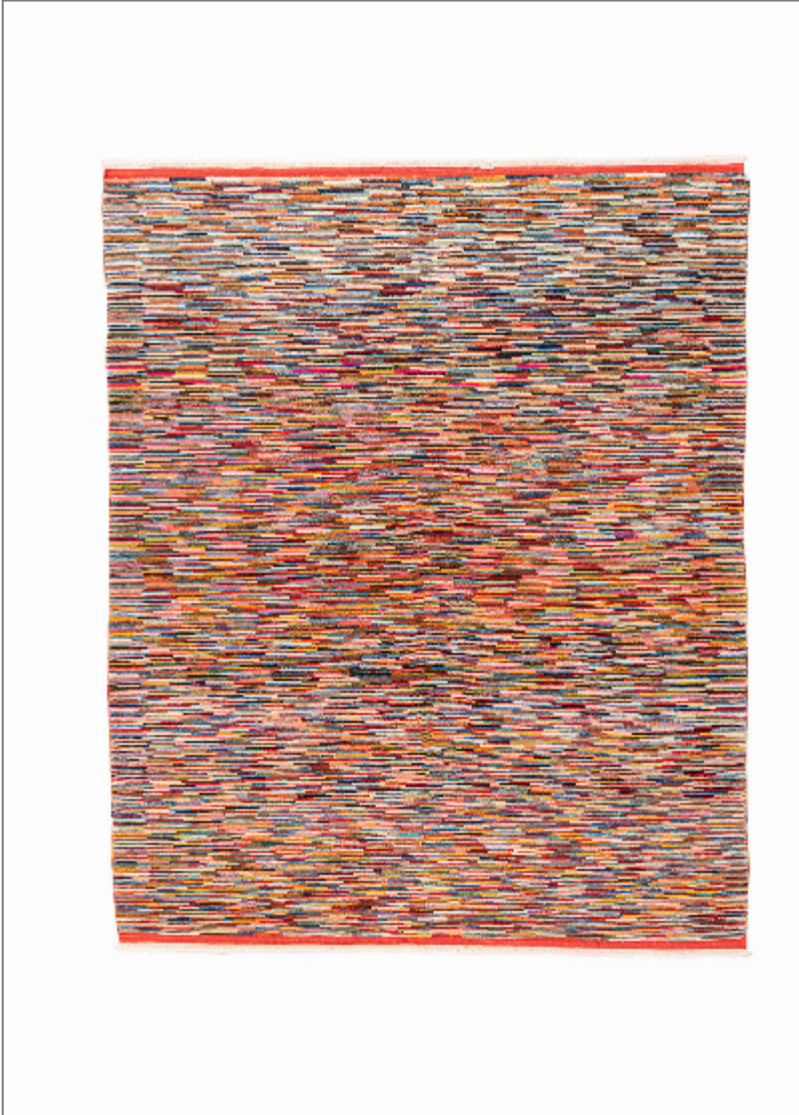

Lynn

BYZANTINE

BRAND	LYNN
MATERIAL	WOOL
CONSTRUCTION	FLATWEAVE HANDMADE
STYLE	MODERN, NEW WEAVED
PILE HEIGHT	0,8-0,9mm
ORIGIN	TÜRKİYE
DIMENSIONS	206x169 (4 m ²)
SKU	5786B

Any size available made-to-order.
Additional options available on request.