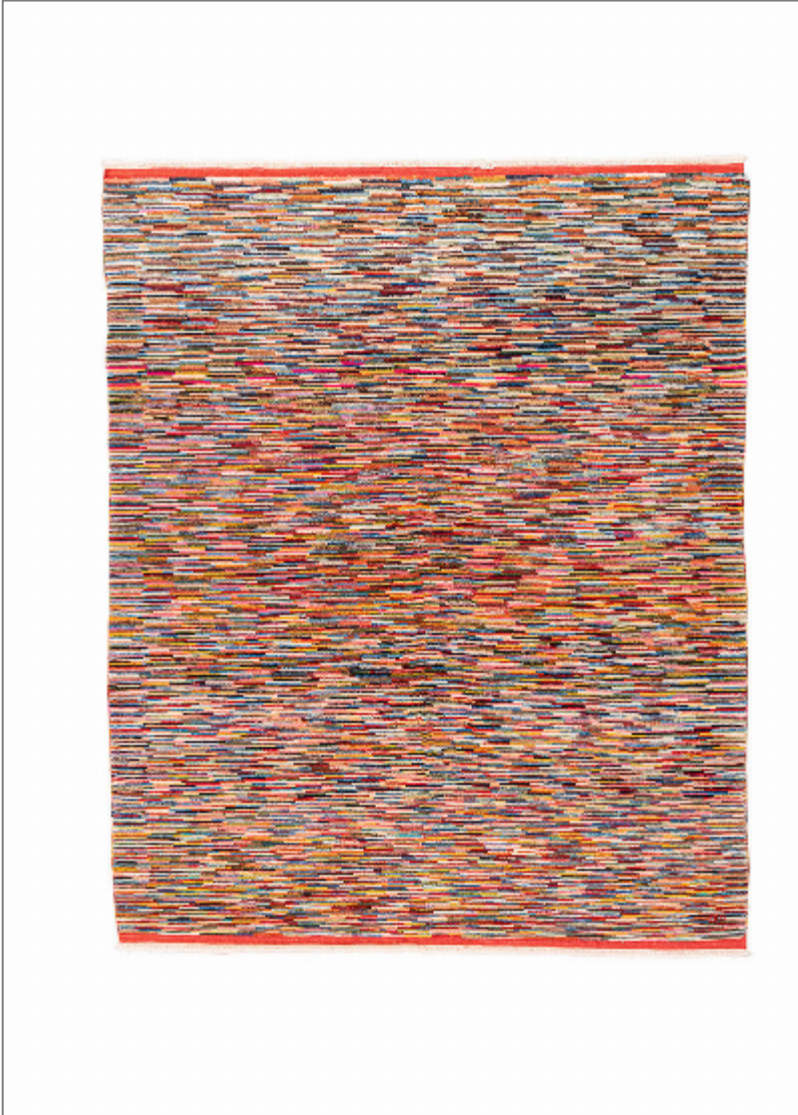

Lynn

BYZANTINE

BRAND	LYNN
MATERIAL	WOOL
CONSTRUCTION	FLATWEAVE HANDMADE
STYLE	MODERN, NEW WEAVED
PILE HEIGHT	0,8-0,9mm
ORIGIN	TÜRKİYE
DIMENSIONS	206x169 (4 m ²)
SKU	5786B

Any size available made-to-order.
Additional options available on request.