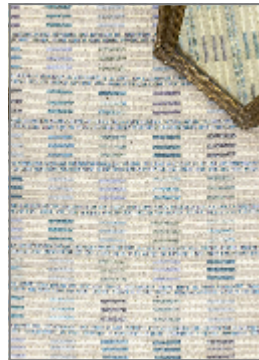

Lynn

CELSUS

BRAND	LYNN
MATERIAL	WOOL
CONSTRUCTION	FLATWEAVE HANDMADE
STYLE	MODERN, ANATOLIAN CARPET, NEW WEAVED
PILE HEIGHT	1-3 cm
ORIGIN	TÜRKİYE
DIMENSIONS	160x230 cm (4 m ²)
SKU	HK-0330

Any size available made-to-order.
Additional options available on request.