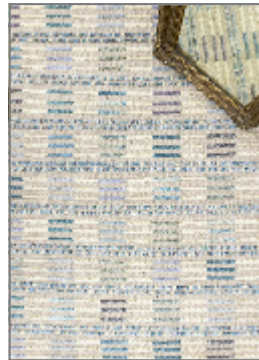

Lynn

CELSUS

BRAND	LYNN
MATERIAL	WOOL
CONSTRUCTION	FLATWEAVE HANDMADE
STYLE	MODERN, ANATOLIAN CARPET, NEW WEAVED
PILE HEIGHT	1-3 cm
ORIGIN	TÜRKİYE
DIMENSIONS	160x230 cm (4 m ²)
SKU	HK-0330

Any size available made-to-order.
Additional options available on request.