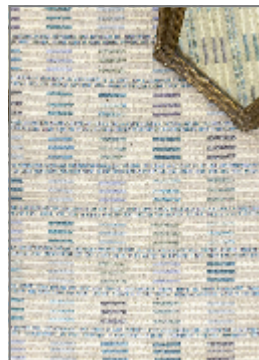

Lynn

CELSUS

BRAND	LYNN
MATERIAL	WOOL
CONSTRUCTION	FLATWEAVE HANDMADE
STYLE	MODERN, ANATOLIAN CARPET, NEW WEAVED
PILE HEIGHT	1-3 cm
ORIGIN	TÜRKİYE
DIMENSIONS	160x230 cm (4 m ²)
SKU	HK-0330

Any size available made-to-order.
Additional options available on request.