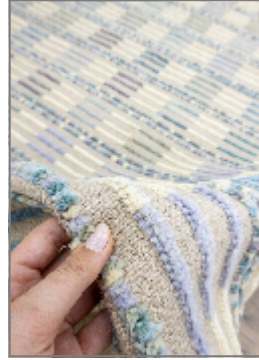

Lynn

CELSUS

BRAND	LYNN
MATERIAL	WOOL
CONSTRUCTION	FLATWEAVE HANDMADE
STYLE	MODERN, ANATOLIAN CARPET, NEW WEAVED
PILE HEIGHT	1-3 cm
ORIGIN	TÜRKİYE
DIMENSIONS	160x230 cm (4 m²)
SKU	HK-0330

Any size available made-to-order.
Additional options available on request.

HANDMADE SIZES MAY VARY.

[LYNNRUGS.COM](https://lynnrugs.com)

sales@lynnrugs.com

info@lynnrugs.com