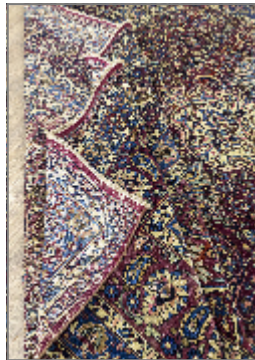

Lynn

EFES

BRAND	LYNN
MATERIAL	WOOL, NATURAL COTTON
CONSTRUCTION	FLATWEAVE HANDMADE
STYLE	TRADITIONAL, IRANIAN CARPET, MADE IN 1980, VINTAGE
PILE HEIGHT	1-3 cm
ORIGIN	IRANIAN
DIMENSIONS	352x489 cm (18 m ²)
SKU	XL-2263