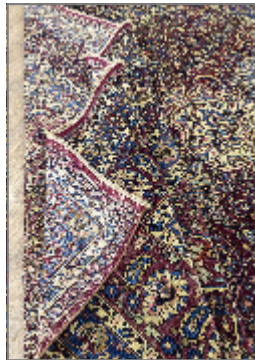

Lynn

EFES

BRAND	LYNN
MATERIAL	WOOL, NATURAL COTTON
CONSTRUCTION	FLATWEAVE HANDMADE
STYLE	TRADITIONAL, IRANIAN CARPET, MADE IN 1980, VINTAGE
PILE HEIGHT	1-3 cm
ORIGIN	IRANIAN
DIMENSIONS	352x489 cm (18 m ²)
SKU	XL-2263