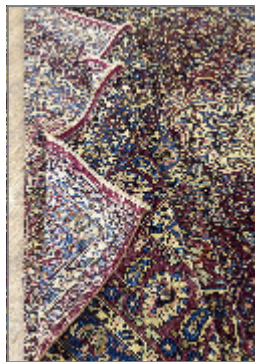

Lynn

EFES

BRAND	LYNN
MATERIAL	WOOL, NATURAL COTTON
CONSTRUCTION	FLATWEAVE HANDMADE
STYLE	TRADITIONAL, IRANIAN CARPET, MADE IN 1980, VINTAGE
PILE HEIGHT	1-3 cm
ORIGIN	IRANIAN
DIMENSIONS	352x489 cm (18 m ²)
SKU	XL-2263