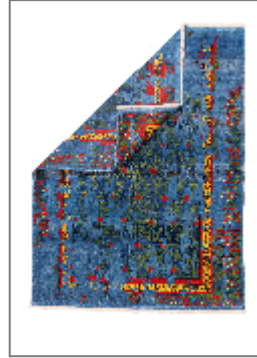

Lynn

GEBE

BRAND	LYNN
MATERIAL	WOOL
CONSTRUCTION	FLATWEAVE HANDMADE
STYLE	MODERN, NEW WEAVED
PILE HEIGHT	0,8-0,9mm
ORIGIN	TÜRKİYE
DIMENSIONS	233x176 (5 m²)
SKU	5790B

Any size available made-to-order.
Additional options available on request.

HANDMADE SIZES MAY VARY.

LYNNRUGS.COM

sales@lynnrugs.com

info@lynnrugs.com