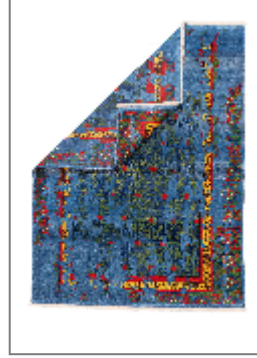

Lynn

GEBE

BRAND	LYNN
MATERIAL	WOOL
CONSTRUCTION	FLATWEAVE HANDMADE
STYLE	MODERN, NEW WEAVED
PILE HEIGHT	0,8-0,9mm
ORIGIN	TÜRKİYE
DIMENSIONS	233x176 (5 m²)
SKU	5790B

Any size available made-to-order.
Additional options available on request.

HANDMADE SIZES MAY VARY.

[LYNNRUGS.COM](https://lynnrugs.com)

sales@lynnrugs.com

info@lynnrugs.com