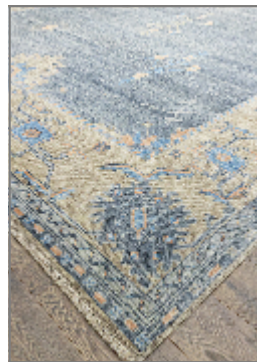

Lynn

GERGA

BRAND	LYNN
MATERIAL	WOOL
CONSTRUCTION	FLATWEAVE HANDMADE
STYLE	MODERN, ANATOLIAN CARPET, NEW WEAVED
PILE HEIGHT	1-3 cm
ORIGIN	TÜRKİYE
DIMENSIONS	388x560 cm (22 m ²)
SKU	XL-2937

Any size available made-to-order.
Additional options available on request.