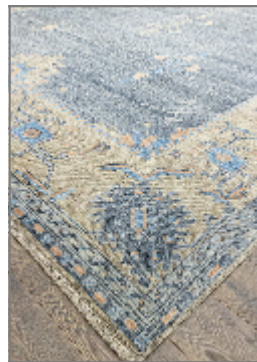

Lynn

GERGA

BRAND	LYNN
MATERIAL	WOOL
CONSTRUCTION	FLATWEAVE HANDMADE
STYLE	MODERN, ANATOLIAN CARPET, NEW WEAVED
PILE HEIGHT	1-3 cm
ORIGIN	TÜRKİYE
DIMENSIONS	388x560 cm (22 m ²)
SKU	XL-2937

Any size available made-to-order.
Additional options available on request.