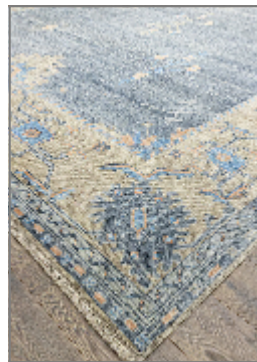

# Lynn

---

## GERGA

<b>BRAND</b>	LYNN
<b>MATERIAL</b>	WOOL
<b>CONSTRUCTION</b>	FLATWEAVE HANDMADE
<b>STYLE</b>	MODERN, ANATOLIAN CARPET, NEW WEAVED
<b>PILE HEIGHT</b>	1-3 cm
<b>ORIGIN</b>	TÜRKİYE
<b>DIMENSIONS</b>	388x560 cm (22 m <sup>2</sup> )
<b>SKU</b>	XL-2937