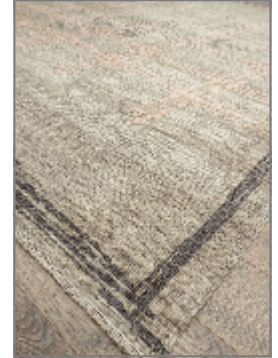

Lynn

HIERAPOLIS

BRAND	LYNN
MATERIAL	WOOL
CONSTRUCTION	FLATWEAVE HANDMADE
STYLE	MODERN, ANATOLIAN CARPET, NEW WEAVED
PILE HEIGHT	1-3 cm
ORIGIN	TÜRKİYE
DIMENSIONS	281x382 cm (11 m ²)
SKU	XL-2891

Any size available made-to-order.
Additional options available on request.