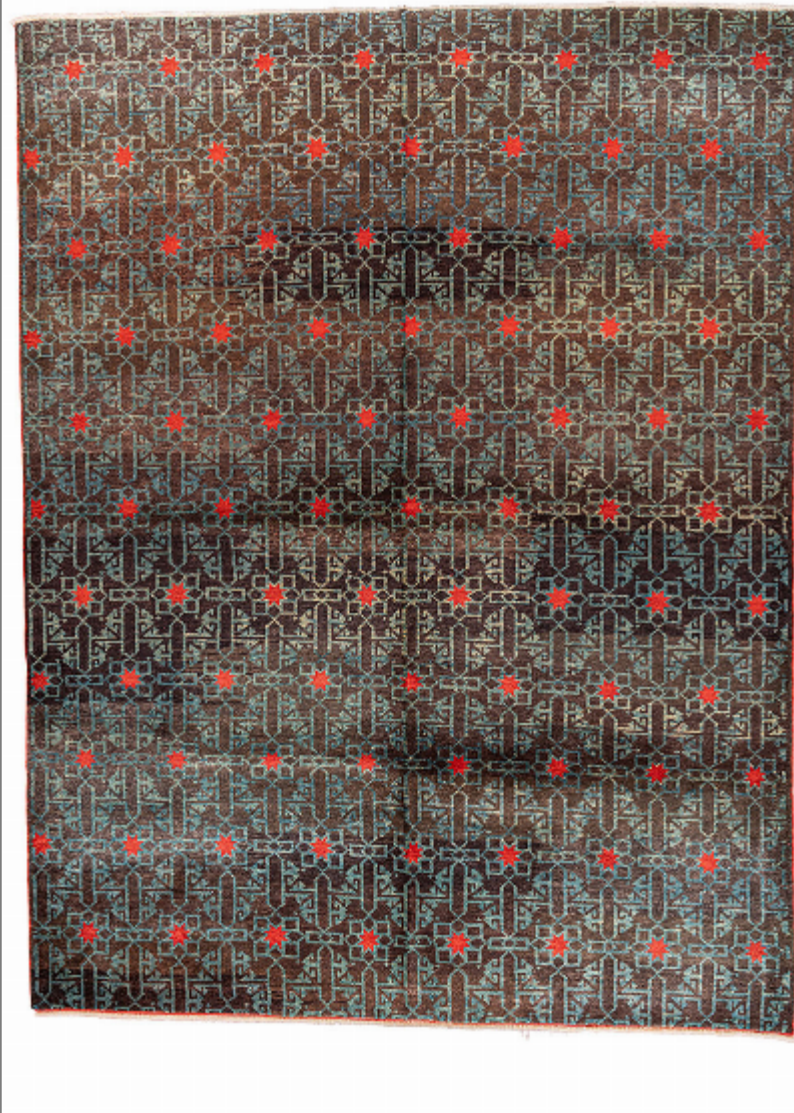

Lynn

HYDAS

BRAND	LYNN
MATERIAL	WOOL
CONSTRUCTION	FLATWEAVE HANDMADE
STYLE	MODERN, NEW WEAVED
PILE HEIGHT	0,8-0,9mm
ORIGIN	TÜRKİYE
DIMENSIONS	269x352 (10 m ²)
SKU	5672B

Any size available made-to-order.
Additional options available on request.