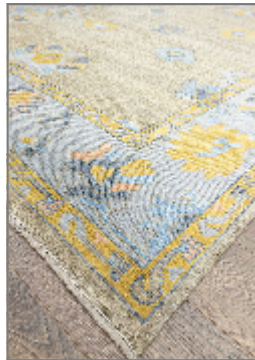

Lynn

İVRİZ

BRAND	LYNN
MATERIAL	WOOL
CONSTRUCTION	FLATWEAVE HANDMADE
STYLE	ANATOLIAN CARPET, NEW WEAVED
PILE HEIGHT	1-3 cm
ORIGIN	TÜRKİYE
DIMENSIONS	253x344 cm (9 m ²)
SKU	XL-2939

Any size available made-to-order.
Additional options available on request.