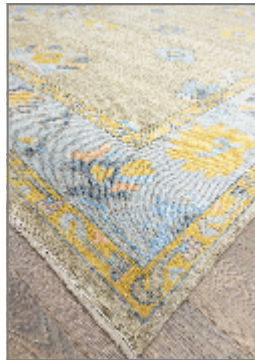

Lynn

İVRİZ

BRAND	LYNN
MATERIAL	WOOL
CONSTRUCTION	FLATWEAVE HANDMADE
STYLE	ANATOLIAN CARPET, NEW WEAVED
PILE HEIGHT	1-3 cm
ORIGIN	TÜRKİYE
DIMENSIONS	253x344 cm (9 m ²)
SKU	XL-2939

Any size available made-to-order.
Additional options available on request.