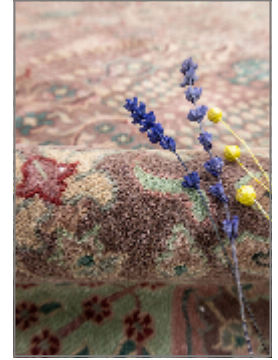

Lynn

KANE

BRAND	LYNN
MATERIAL	WOOL
CONSTRUCTION	FLATWEAVE HANDMADE
STYLE	ANATOLIAN CARPET, MADE IN 1990, VINTAGE
PILE HEIGHT	1-3 cm
ORIGIN	TÜRKİYE
DIMENSIONS	186x286 cm (6 m²)
SKU	L3236

Any size available made-to-order.
Additional options available on request.

HANDMADE SIZES MAY VARY.

[LYNNRUGS.COM](https://lynnrugs.com)

sales@lynnrugs.com

info@lynnrugs.com