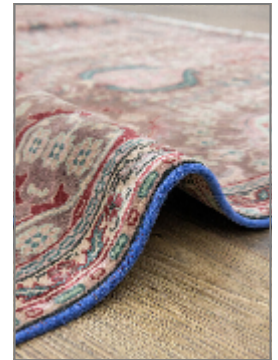

Lynn

KANE

BRAND	LYNN
MATERIAL	WOOL
CONSTRUCTION	FLATWEAVE HANDMADE
STYLE	ANATOLIAN CARPET, MADE IN 1990, VINTAGE
PILE HEIGHT	1-3 cm
ORIGIN	TÜRKİYE
DIMENSIONS	186x286 cm (6 m ²)
SKU	L3236

Any size available made-to-order.
Additional options available on request.