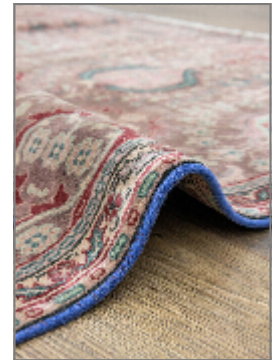

Lynn

KANE

BRAND	LYNN
MATERIAL	WOOL
CONSTRUCTION	FLATWEAVE HANDMADE
STYLE	ANATOLIAN CARPET, MADE IN 1990, VINTAGE
PILE HEIGHT	1-3 cm
ORIGIN	TÜRKİYE
DIMENSIONS	186x286 cm (6 m²)
SKU	L3236

Any size available made-to-order.
Additional options available on request.

HANDMADE SIZES MAY VARY.

[LYNNRUGS.COM](https://lynnrugs.com)

sales@lynnrugs.com

info@lynnrugs.com