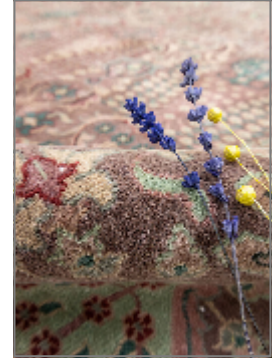

Lynn

KANE

BRAND	LYNN
MATERIAL	WOOL
CONSTRUCTION	FLATWEAVE HANDMADE
STYLE	ANATOLIAN CARPET, MADE IN 1990, VINTAGE
PILE HEIGHT	1-3 cm
ORIGIN	TÜRKİYE
DIMENSIONS	186x286 cm (6 m²)
SKU	L3236

Any size available made-to-order.
Additional options available on request.

HANDMADE SIZES MAY VARY.

[LYNNRUGS.COM](https://lynnrugs.com)

sales@lynnrugs.com

info@lynnrugs.com