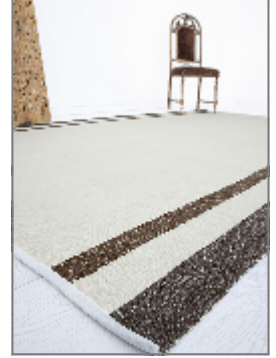

Lynn

LIKYA

BRAND	LYNN
MATERIAL	WOOL
CONSTRUCTION	FLATWEAVE HANDMADE
STYLE	ANATOLIAN HABA RUG, MADE IN 1980
PILE HEIGHT	1-3 cm
ORIGIN	TÜRKİYE
DIMENSIONS	173x300 cm (6 m ²)
SKU	T-0351

Any size available made-to-order.
Additional options available on request.