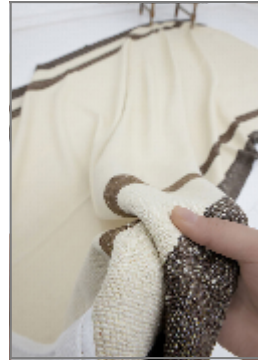

## LIKYA

|                     |                                  |
|---------------------|----------------------------------|
| <b>BRAND</b>        | LYNN                             |
| <b>MATERIAL</b>     | WOOL                             |
| <b>CONSTRUCTION</b> | FLATWEAVE HANDMADE               |
| <b>STYLE</b>        | ANATOLIAN HABA RUG, MADE IN 1980 |
| <b>PILE HEIGHT</b>  | 1-3 cm                           |
| <b>ORIGIN</b>       | TÜRKİYE                          |
| <b>DIMENSIONS</b>   | 173x300 cm (6 m <sup>2</sup> )   |
| <b>SKU</b>          | T-0351                           |