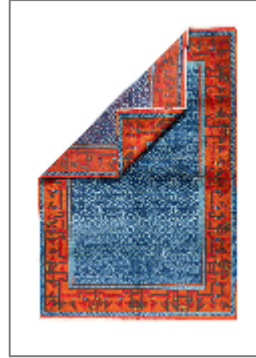

Lynn

MAVSOLEION

BRAND	LYNN
MATERIAL	WOOL
CONSTRUCTION	FLATWEAVE HANDMADE
STYLE	TRADITIONAL, NEW WEAVED
PILE HEIGHT	0,8-0,9mm
ORIGIN	TÜRKİYE
DIMENSIONS	310x213 (7 m ²)
SKU	5661B

Any size available made-to-order.
Additional options available on request.