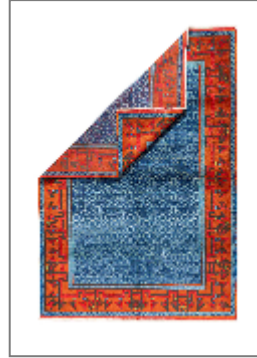

Lynn

MAVSOLEION

BRAND	LYNN
MATERIAL	WOOL
CONSTRUCTION	FLATWEAVE HANDMADE
STYLE	TRADITIONAL, NEW WEAVED
PILE HEIGHT	0,8-0,9mm
ORIGIN	TÜRKİYE
DIMENSIONS	310x213 (7 m ²)
SKU	5661B

Any size available made-to-order.
Additional options available on request.