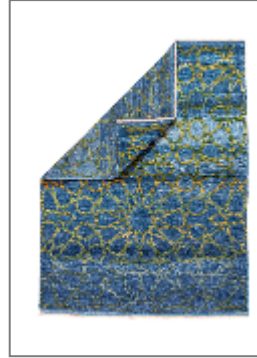

Lynn

NIMARA

BRAND	LYNN
MATERIAL	WOOL
CONSTRUCTION	FLATWEAVE HANDMADE
STYLE	MODERN, NEW WEAVED
PILE HEIGHT	0,8-0,9mm
ORIGIN	TÜRKİYE
DIMENSIONS	227x174 (4 m²)
SKU	5797B

Any size available made-to-order.
Additional options available on request.

HANDMADE SIZES MAY VARY.

LYNNRUGS.COM

sales@lynnrugs.com

info@lynnrugs.com