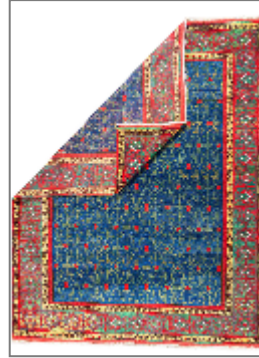

Lynn

PEDASA

BRAND	LYNN
MATERIAL	WOOL
CONSTRUCTION	FLATWEAVE HANDMADE
STYLE	TRADITIONAL, NEW WEAVED
PILE HEIGHT	0,8-0,9mm
ORIGIN	TÜRKİYE
DIMENSIONS	344x272 (10 m ²)
SKU	5728B

Any size available made-to-order.
Additional options available on request.