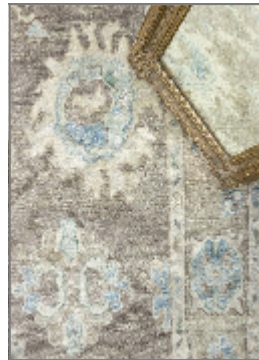

# Lynn

---

## SAGALASSOS

<b>BRAND</b>	LYNN
<b>MATERIAL</b>	WOOL
<b>CONSTRUCTION</b>	FLATWEAVE HANDMADE
<b>STYLE</b>	MODERN, ANATOLIAN CARPET, NEW WEAVED
<b>PILE HEIGHT</b>	1-3 cm
<b>ORIGIN</b>	TÜRKİYE
<b>DIMENSIONS</b>	184x276 cm (6 m <sup>2</sup> )
<b>SKU</b>	L-3270