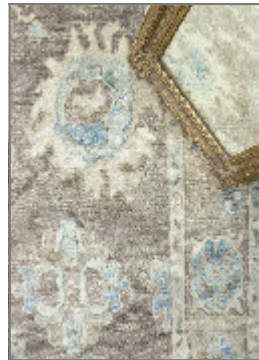

Lynn

SAGALASSOS

BRAND	LYNN
MATERIAL	WOOL
CONSTRUCTION	FLATWEAVE HANDMADE
STYLE	MODERN, ANATOLIAN CARPET, NEW WEAVED
PILE HEIGHT	1-3 cm
ORIGIN	TÜRKİYE
DIMENSIONS	184x276 cm (6 m ²)
SKU	L-3270

Any size available made-to-order.
Additional options available on request.