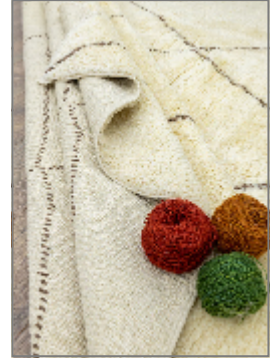

# Lynn

---

## SARDIS

<b>BRAND</b>	LYNN
<b>MATERIAL</b>	WOOL
<b>CONSTRUCTION</b>	FLATWEAVE HANDMADE
<b>STYLE</b>	MODERN, ANATOLIAN CARPET, NEW WEAVED
<b>PILE HEIGHT</b>	1-5 cm
<b>ORIGIN</b>	TÜRKİYE
<b>DIMENSIONS</b>	276x378 cm (11 m <sup>2</sup> )
<b>SKU</b>	T-0399