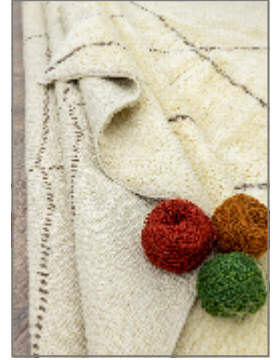

Lynn

SARDIS

BRAND	LYNN
MATERIAL	WOOL
CONSTRUCTION	FLATWEAVE HANDMADE
STYLE	MODERN, ANATOLIAN CARPET, NEW WEAVED
PILE HEIGHT	1-5 cm
ORIGIN	TÜRKİYE
DIMENSIONS	276x378 cm (11 m ²)
SKU	T-0399

Any size available made-to-order.
Additional options available on request.