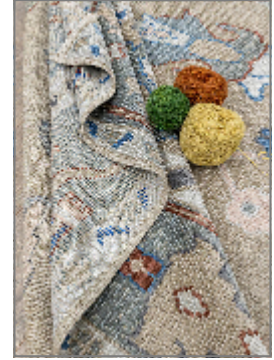

Lynn

SATALA

BRAND	LYNN
MATERIAL	WOOL
CONSTRUCTION	FLATWEAVE HANDMADE
STYLE	ANATOLIAN CARPET, NEW WEAVED
PILE HEIGHT	1-3 cm
ORIGIN	TÜRKIYE
DIMENSIONS	280x415 cm (12 m ²)
SKU	XL-2948

Any size available made-to-order.
Additional options available on request.