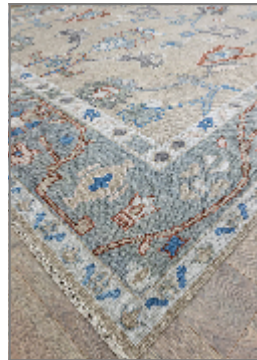

Lynn

SATALA

BRAND	LYNN
MATERIAL	WOOL
CONSTRUCTION	FLATWEAVE HANDMADE
STYLE	ANATOLIAN CARPET, NEW WEAVED
PILE HEIGHT	1-3 cm
ORIGIN	TÜRKIYE
DIMENSIONS	280x415 cm (12 m ²)
SKU	XL-2948

Any size available made-to-order.
Additional options available on request.