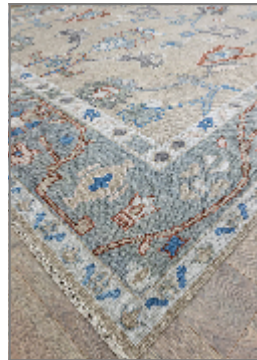

Lynn

SATALA

BRAND	LYNN
MATERIAL	WOOL
CONSTRUCTION	FLATWEAVE HANDMADE
STYLE	ANATOLIAN CARPET, NEW WEAVED
PILE HEIGHT	1-3 cm
ORIGIN	TÜRKİYE
DIMENSIONS	280x415 cm (12 m ²)
SKU	XL-2948

Any size available made-to-order.
Additional options available on request.