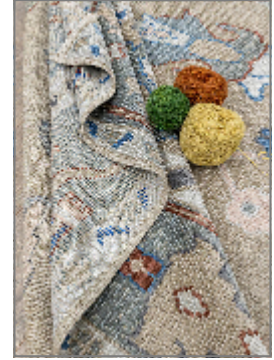

Lynn

SATALA

BRAND	LYNN
MATERIAL	WOOL
CONSTRUCTION	FLATWEAVE HANDMADE
STYLE	ANATOLIAN CARPET, NEW WEAVED
PILE HEIGHT	1-3 cm
ORIGIN	TÜRKİYE
DIMENSIONS	280x415 cm (12 m ²)
SKU	XL-2948

Any size available made-to-order.
Additional options available on request.