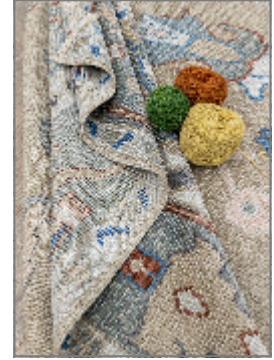

Lynn

SATALA

BRAND	LYNN
MATERIAL	WOOL
CONSTRUCTION	FLATWEAVE HANDMADE
STYLE	ANATOLIAN CARPET, NEW WEAVED
PILE HEIGHT	1-3 cm
ORIGIN	TÜRKİYE
DIMENSIONS	280x415 cm (12 m ²)
SKU	XL-2948

Any size available made-to-order.
Additional options available on request.