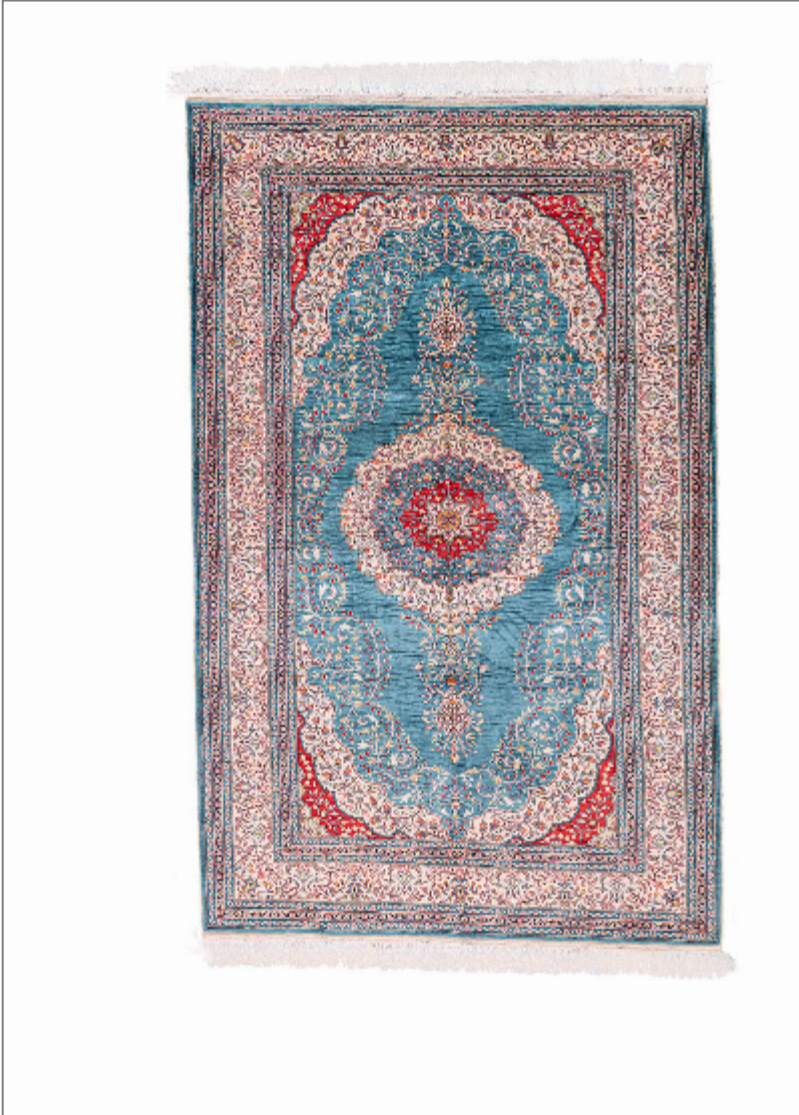

Lynn

SEBEDA

BRAND	LYNN
MATERIAL	NATURAL COTTON
CONSTRUCTION	FLATWEAVE HANDMADE
STYLE	TRADITIONAL, NEW WEAVED
PILE HEIGHT	0,8mm
ORIGIN	TÜRKİYE
DIMENSIONS	222x139 (4 m ²)
SKU	5849B

Any size available made-to-order.
Additional options available on request.