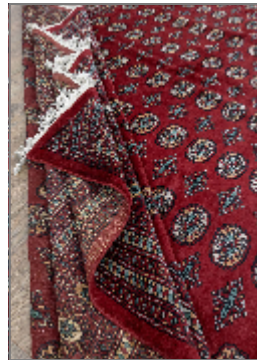

Lynn

SMYRNA

BRAND	LYNN
MATERIAL	WOOL
CONSTRUCTION	FLATWEAVE HANDMADE
STYLE	TRADITIONAL, TURKENIAN CARPET, VINTAGE
PILE HEIGHT	1-3 cm
ORIGIN	TURKMENISTAN
DIMENSIONS	365x555 cm (21 m ²)
SKU	XL-2783

Any size available made-to-order.
Additional options available on request.