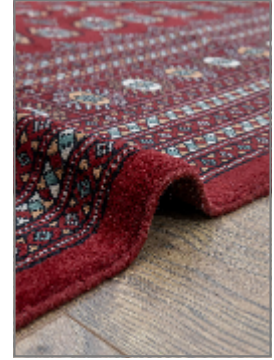

Lynn

SMYRNA

BRAND	LYNN
MATERIAL	WOOL
CONSTRUCTION	FLATWEAVE HANDMADE
STYLE	TRADITIONAL, TURKEMIAN CARPET, VINTAGE
PILE HEIGHT	1-3 cm
ORIGIN	TURKMENISTAN
DIMENSIONS	365x555 cm (21 m ²)
SKU	XL-2783

Any size available made-to-order.
Additional options available on request.