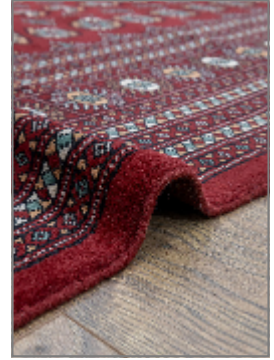

Lynn

SMYRNA

BRAND	LYNN
MATERIAL	WOOL
CONSTRUCTION	FLATWEAVE HANDMADE
STYLE	TRADITIONAL, TURKEMIAN CARPET, VINTAGE
PILE HEIGHT	1-3 cm
ORIGIN	TURKMENISTAN
DIMENSIONS	365x555 cm (21 m²)
SKU	XL-2783

Any size available made-to-order.
Additional options available on request.

HANDMADE SIZES MAY VARY.

[LYNNRUGS.COM](https://lynnrugs.com)

sales@lynnrugs.com

info@lynnrugs.com