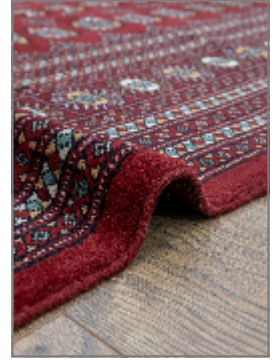

Lynn

SMYRNA

BRAND	LYNN
MATERIAL	WOOL
CONSTRUCTION	FLATWEAVE HANDMADE
STYLE	TRADITIONAL, TURKENIAN CARPET, VINTAGE
PILE HEIGHT	1-3 cm
ORIGIN	TURKMENISTAN
DIMENSIONS	365x555 cm (21 m ²)
SKU	XL-2783

Any size available made-to-order.
Additional options available on request.