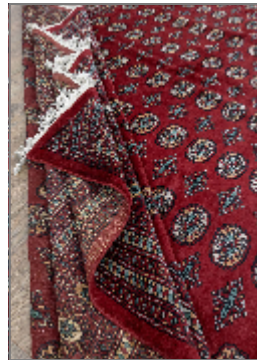

Lynn

SMYRNA

BRAND	LYNN
MATERIAL	WOOL
CONSTRUCTION	FLATWEAVE HANDMADE
STYLE	TRADITIONAL, TURKEMIAN CARPET, VINTAGE
PILE HEIGHT	1-3 cm
ORIGIN	TURKMENISTAN
DIMENSIONS	365x555 cm (21 m ²)
SKU	XL-2783

Any size available made-to-order.
Additional options available on request.