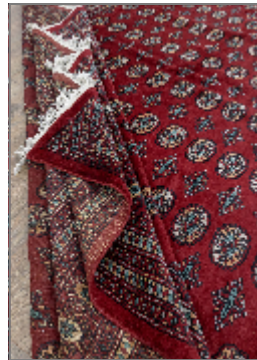

Lynn

SMYRNA

BRAND	LYNN
MATERIAL	WOOL
CONSTRUCTION	FLATWEAVE HANDMADE
STYLE	TRADITIONAL, TURKEMIAN CARPET, VINTAGE
PILE HEIGHT	1-3 cm
ORIGIN	TURKMENISTAN
DIMENSIONS	365x555 cm (21 m ²)
SKU	XL-2783

Any size available made-to-order.
Additional options available on request.