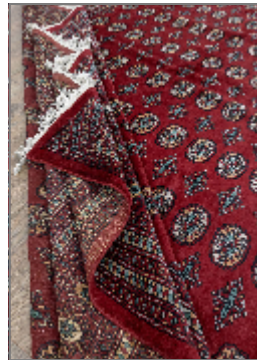

Lynn

SMYRNA

BRAND	LYNN
MATERIAL	WOOL
CONSTRUCTION	FLATWEAVE HANDMADE
STYLE	TRADITIONAL, TURKEMIAN CARPET, VINTAGE
PILE HEIGHT	1-3 cm
ORIGIN	TURKMENISTAN
DIMENSIONS	365x555 cm (21 m²)
SKU	XL-2783

Any size available made-to-order.
Additional options available on request.

HANDMADE SIZES MAY VARY.

[LYNNRUGS.COM](https://lynnrugs.com)

sales@lynnrugs.com

info@lynnrugs.com