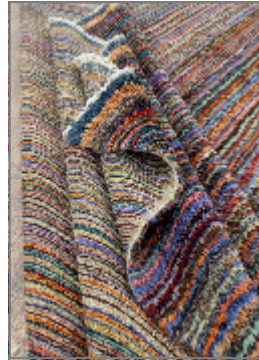

# Lynn

---

## TABEA

<b>BRAND</b>	LYNN
<b>MATERIAL</b>	WOOL
<b>CONSTRUCTION</b>	FLATWEAVE HANDMADE
<b>PILE HEIGHT</b>	1-5 cm
<b>ORIGIN</b>	TÜRKİYE
<b>DIMENSIONS</b>	232x322 cm (8 m <sup>2</sup> )
<b>SKU</b>	454

Any size available made-to-order.  
Additional options available on request.