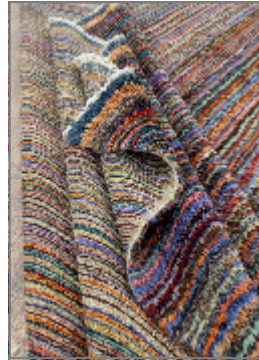

Lynn

TABEA

| | |
|---------------------|--------------------------------|
| BRAND | LYNN |
| MATERIAL | WOOL |
| CONSTRUCTION | FLATWEAVE HANDMADE |
| PILE HEIGHT | 1-5 cm |
| ORIGIN | TÜRKİYE |
| DIMENSIONS | 232x322 cm (8 m ²) |
| SKU | 454 |