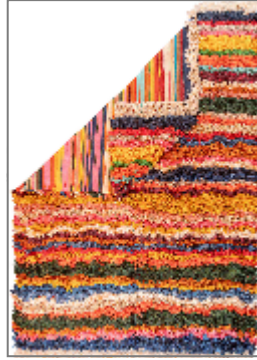

Lynn

THEIMUSSA

| | |
|---------------------|------------------------------|
| BRAND | LYNN |
| MATERIAL | WOOL |
| CONSTRUCTION | FLATWEAVE HANDMADE |
| STYLE | MODERN, NEW WEAVED |
| PILE HEIGHT | 10cm |
| ORIGIN | TÜRKİYE |
| DIMENSIONS | 368x258 (10 m ²) |
| SKU | 5860B |