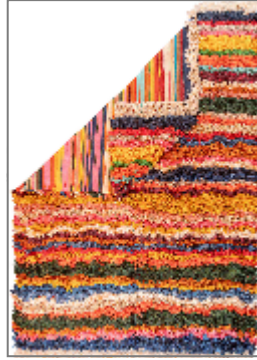

# Lynn

---

## THEIMUSSA

<b>BRAND</b>	LYNN
<b>MATERIAL</b>	WOOL
<b>CONSTRUCTION</b>	FLATWEAVE HANDMADE
<b>STYLE</b>	MODERN, NEW WEAVED
<b>PILE HEIGHT</b>	10cm
<b>ORIGIN</b>	TÜRKİYE
<b>DIMENSIONS</b>	368x258 (10 m <sup>2</sup> )
<b>SKU</b>	5860B