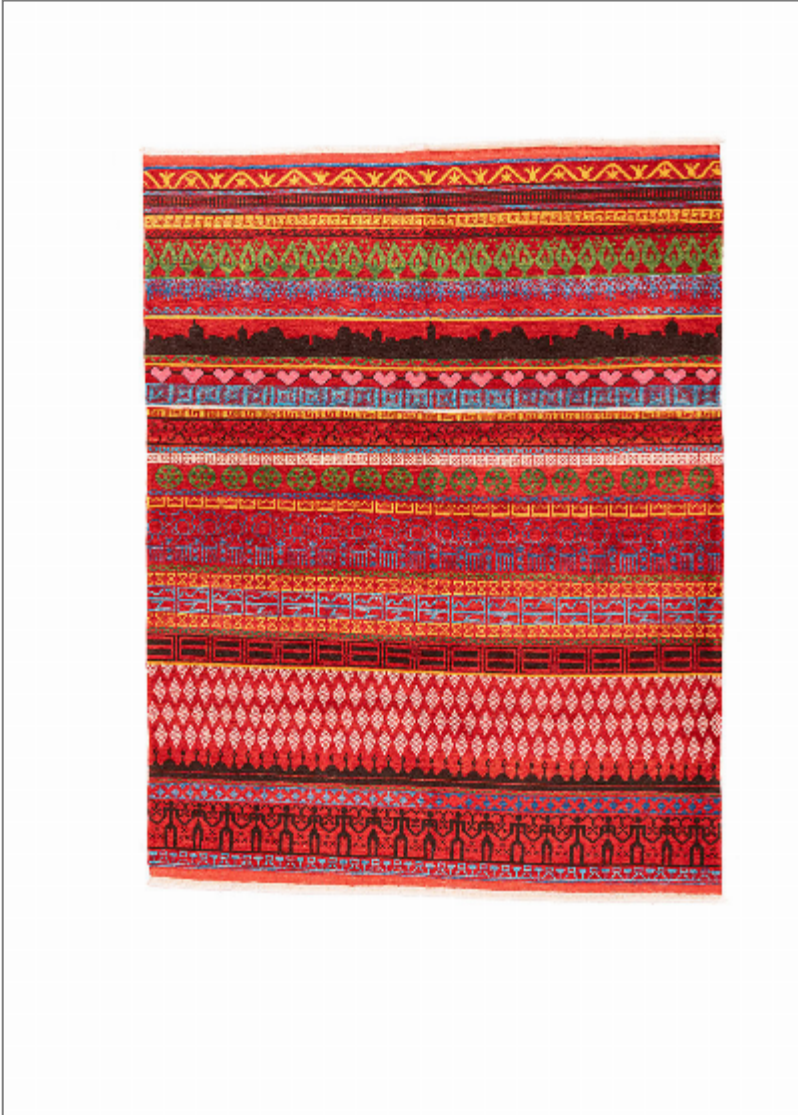

Lynn

TLOS

BRAND	LYNN
MATERIAL	WOOL
CONSTRUCTION	FLATWEAVE HANDMADE
STYLE	MODERN, NEW WEAVED
PILE HEIGHT	0,8-0,9mm
ORIGIN	TÜRKİYE
DIMENSIONS	197x153 (4 m ²)
SKU	5824B

Any size available made-to-order.
Additional options available on request.